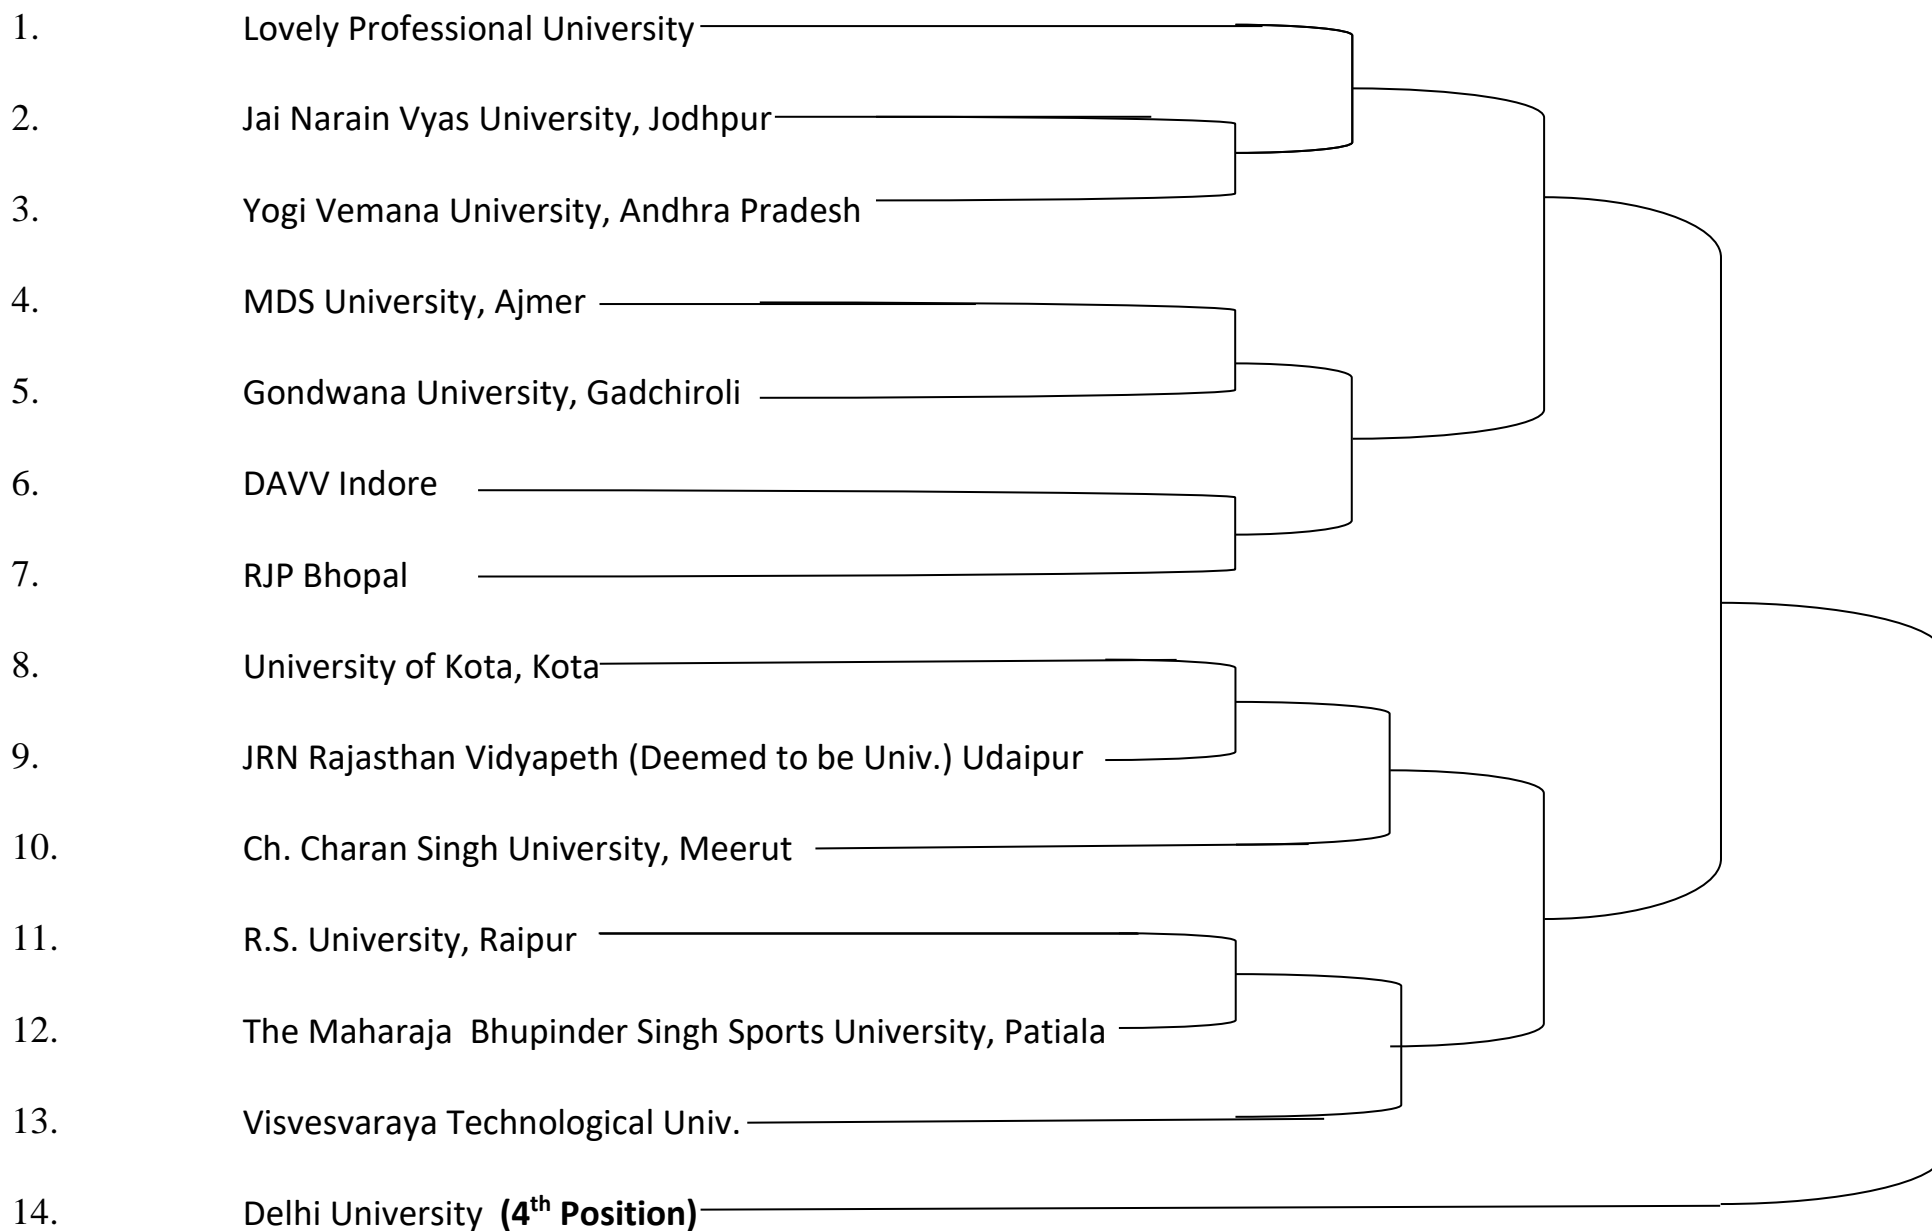

Pool A

Sr. No.

Name of the University

Pool B

Sr. No.

Name of the University

Pool C

Sr. No. Name of the University

Pool D

Note: All 1st Round Matches will start on 10th March, 2022 at 09:00 am onward.