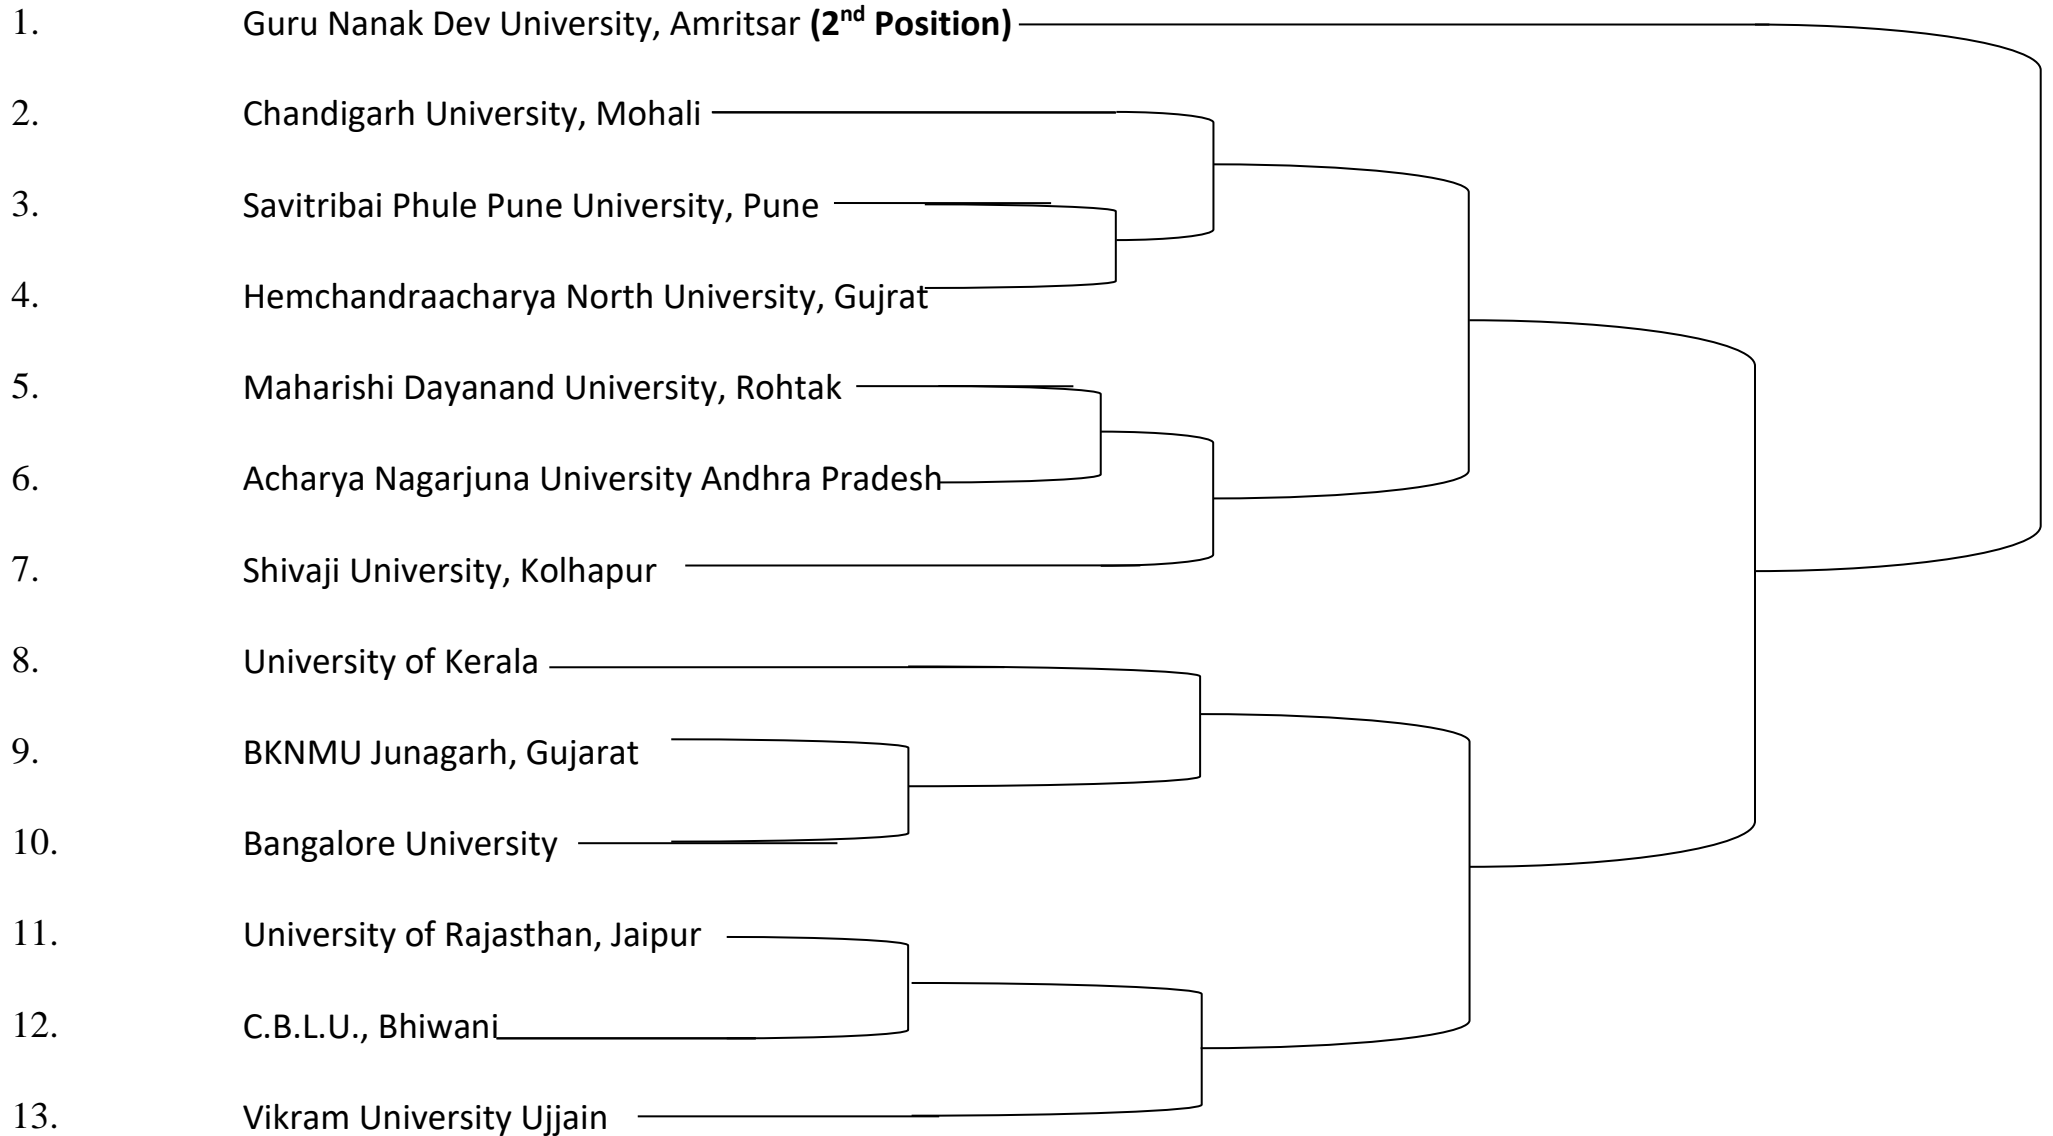

Pool A

Sr. No.

Name of the University

Pool B

Sr. No.

Name of the University

Pool C

Sr. No. Name of the University

Pool D

Note: All 1st Round Matches will start on 10th March, 2022 at 09:00 am onward.