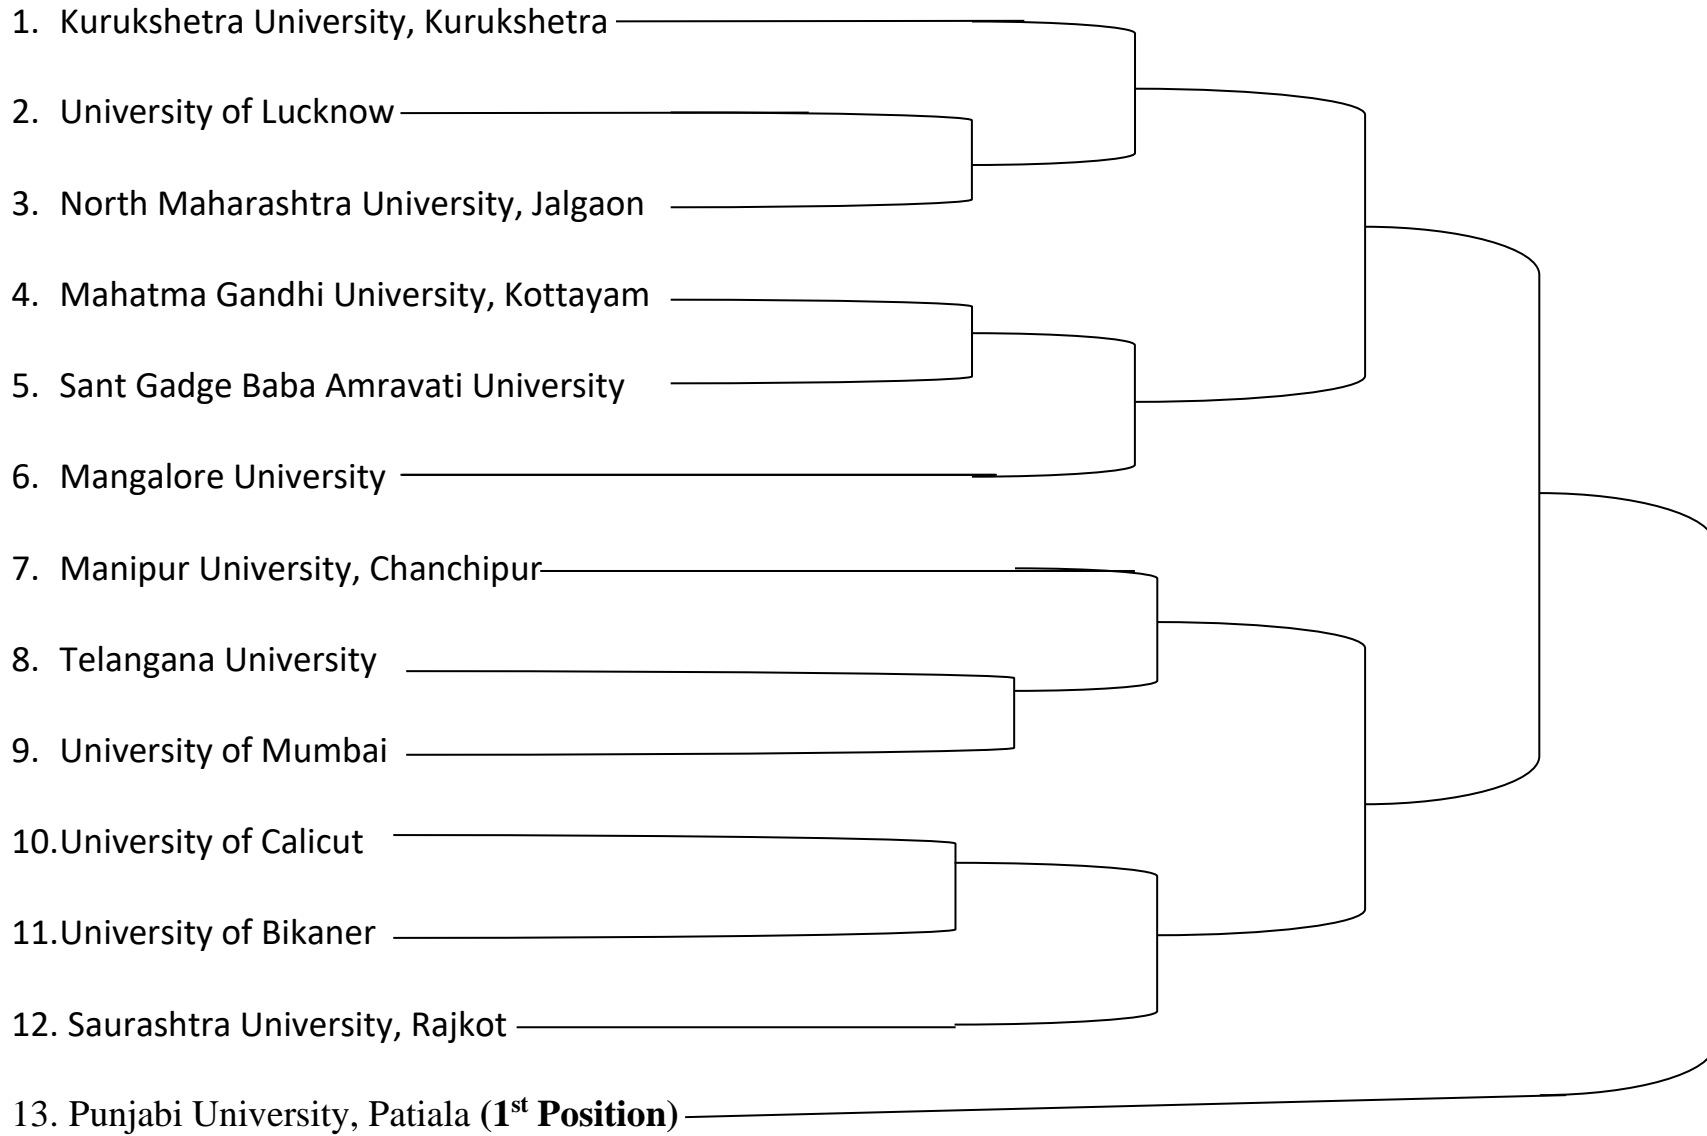

Pool A

Sr. No.

Name of the University

Pool B

Sr. No.

Name of the University

Pool C

Sr. No. Name of the University

Pool D

Note: All 1st Round Matches will start on 10th March, 2022 at 09:00 am onward.