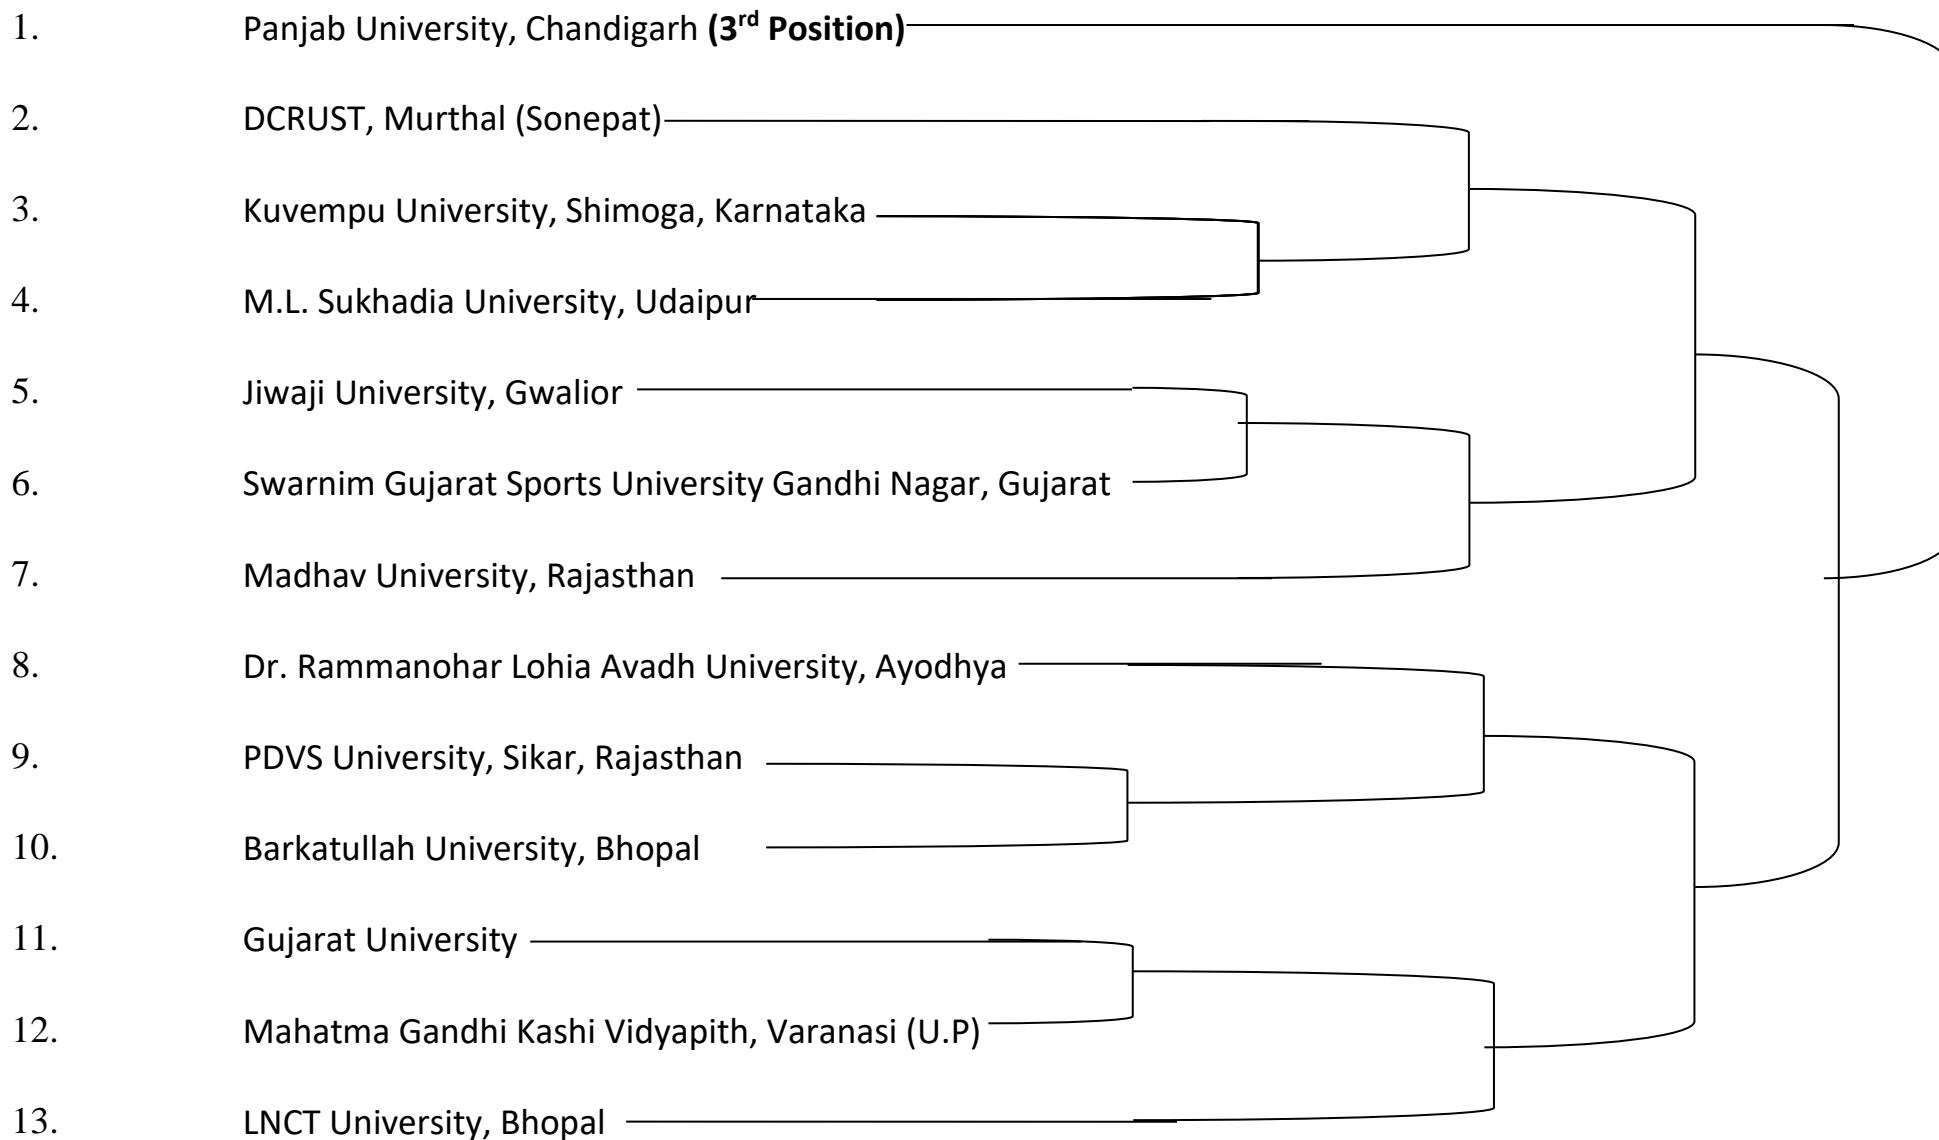

Pool A

Sr. No.

Name of the University

Pool B

Sr. No.

Name of the University

Pool C

Sr. No. Name of the University

Pool D

Note: All 1st Round Matches will start on 10th March, 2022 at 09:00 am onward.